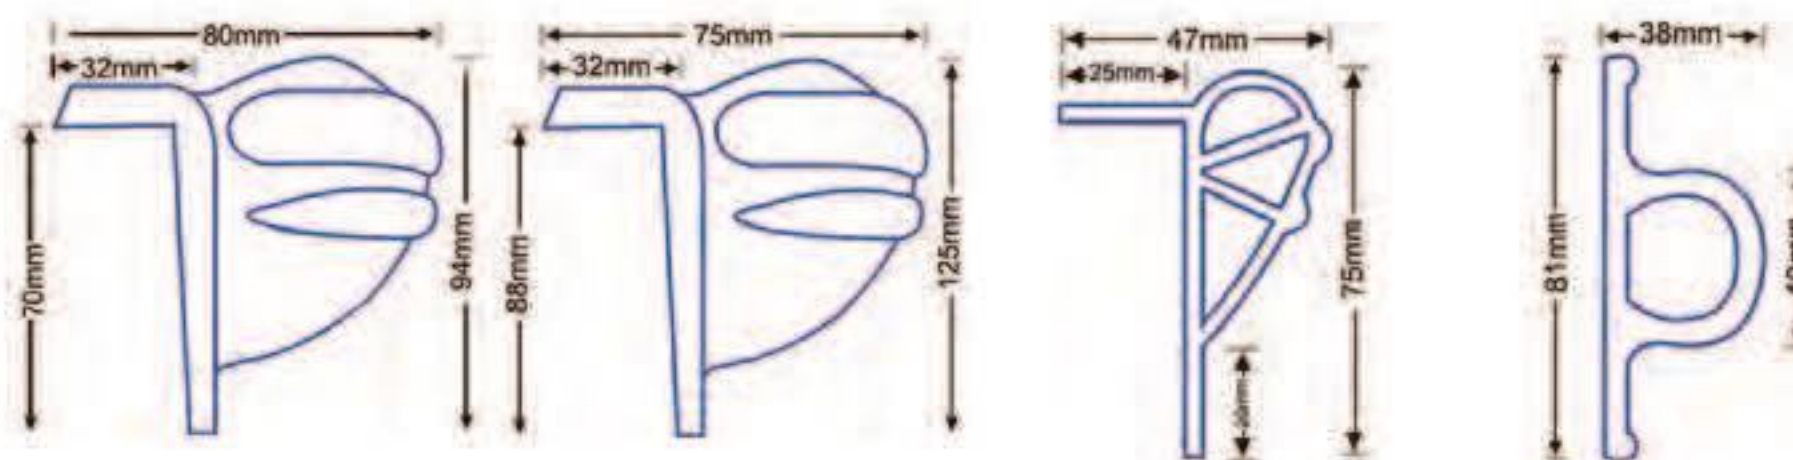

PG SERIES

Dock protection.